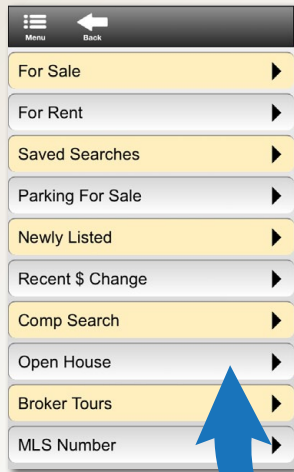

# GETTING STARTED WITH PINERGY MOBILE

**Property Search:** Search by advanced criteria such as Green Certified, Waterfront, Handicap Access, and more.

**Agent/Office Roster:** Search agents and offices by name, ID, city or zip. Agent/Office Roster search results appear in an easy to read list with name, office, city and zip.