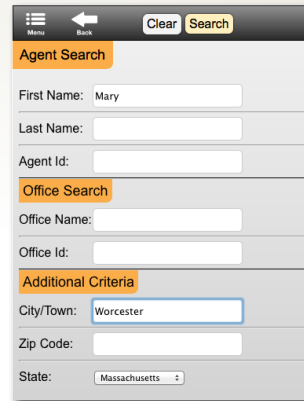

# GETTING STARTED WITH PINERGY MOBILE

**Property Search:** Search by advanced criteria such as Green Certified, Waterfront, Handicap Access, and more.

**Agent/Office Roster:** Search agents and offices by name, ID, city or zip. Agent/Office Roster search results appear in an easy to read list with name, office, city and zip.