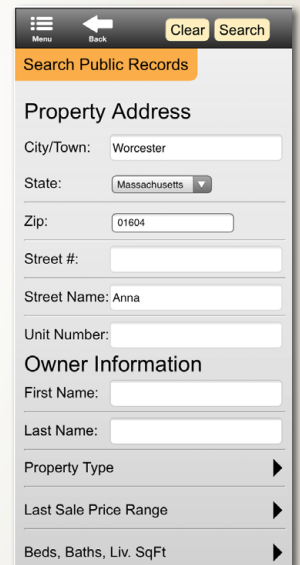

Category	Count
My Active Listings	20 Listings
Single Family	8 Listings

**My Listings:** View your active and UAG listings on the road, by property type. Change list price, status, expiration date, public and firm remarks, and other fields directly from Pinergy Mobile.

**News & Notes:** Stay up to date with MLS PIN news and Pinergy enhancements.

**Public Records:** Search public records by city, state, zip, street name, unit number, owner name, property type and more. Clicking an address pulls up complete property details, and an interactive Bing map of the property's location.