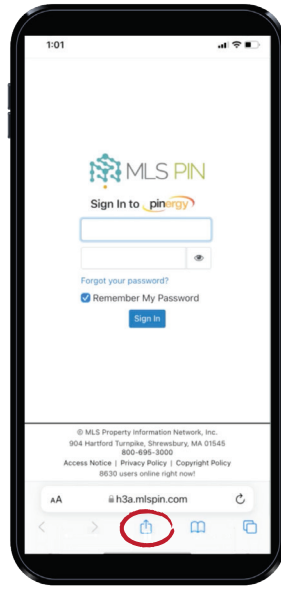

Adding **Pinery** to Your Phone's Home Screen

iPhone

iPhone users: go to login.mlspin.com in the Safari browser and tap the "share"  button at the bottom of the browser window.

Now tap **"Add to Home Screen."**

Name the shortcut, or accept the default name and tap **"Add"** to send the Pinery Mobile icon to your home screen.

Android Phones

Android users: go to login.mlspin.com in the Chrome browser and tap the "more"  dots at the top of the browser window.