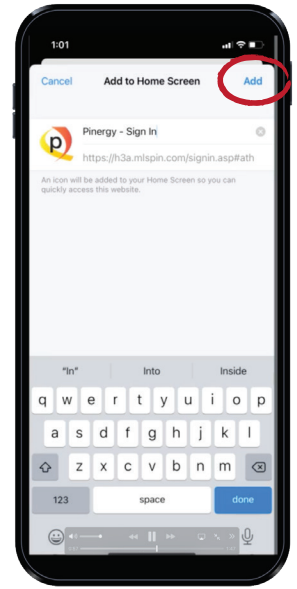

Adding **Pinery** to Your Phone's Home Screen

iPhone

iPhone users: go to login.mlspin.com in the Safari browser and tap the "share"  button at the bottom of the browser window.

Now tap **"Add to Home Screen."**

Name the shortcut, or accept the default name and tap **"Add"** to send the Pinery Mobile icon to your home screen.

Android Phones

Android users: go to login.mlspin.com in the Chrome browser and tap the "more"  dots at the top of the browser window.