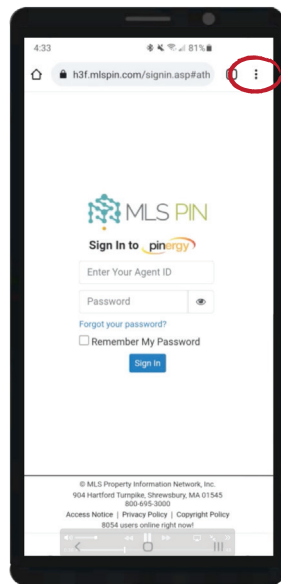

Adding **Pinery** to Your Phone's Home Screen

iPhone

iPhone users: go to login.mlspin.com in the Safari browser and tap the "share"  button at the bottom of the browser window.

Now tap **"Add to Home Screen."**

Name the shortcut, or accept the default name and tap **"Add"** to send the Pinery Mobile icon to your home screen.

Android Phones

Android users: go to login.mlspin.com in the Chrome browser and tap the "more"  dots at the top of the browser window.