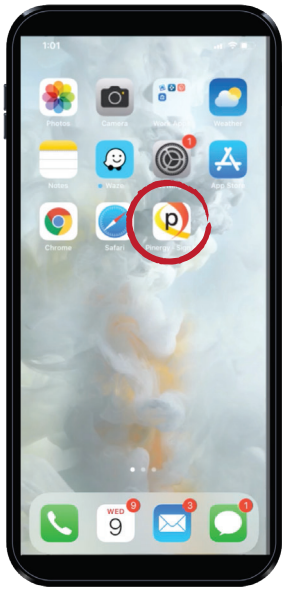

Adding **Pinery** to Your Phone's Home Screen

iPhone

iPhone users: go to login.mlspin.com in the Safari browser and tap the "share"  button at the bottom of the browser window.

Now tap **"Add to Home Screen."**

Name the shortcut, or accept the default name and tap **"Add"** to send the Pinery Mobile icon to your home screen.

Android Phones

Android users: go to login.mlspin.com in the Chrome browser and tap the "more"  dots at the top of the browser window.