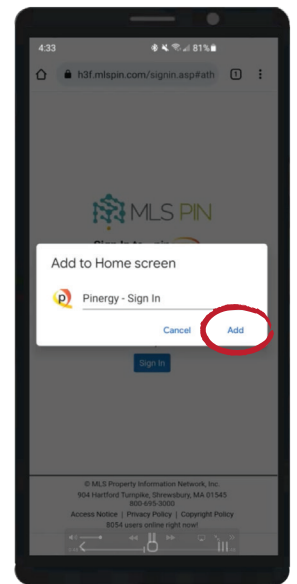

Adding **Pinery** to Your Phone's Home Screen

iPhone

iPhone users: go to login.mlspin.com in the Safari browser and tap the "share"  button at the bottom of the browser window.

Now tap **"Add to Home Screen."**

Name the shortcut, or accept the default name and tap **"Add"** to send the Pinery Mobile icon to your home screen.

Android Phones

Android users: go to login.mlspin.com in the Chrome browser and tap the "more"  dots at the top of the browser window.

Now tap **"Add to Home screen."**

Name the shortcut, or accept the default name and tap **"Add"** to send the Pinery Mobile icon to your home screen.