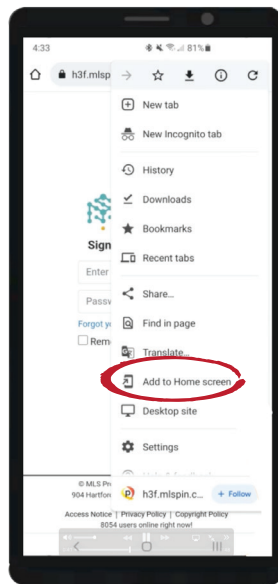

Adding **Pinery** to Your Phone's Home Screen

iPhone

iPhone users: go to login.mlspin.com in the Safari browser and tap the "share"  button at the bottom of the browser window.

Now tap **"Add to Home Screen."**

Name the shortcut, or accept the default name and tap **"Add"** to send the Pinery Mobile icon to your home screen.

Android Phones

Android users: go to login.mlspin.com in the Chrome browser and tap the "more"  dots at the top of the browser window.