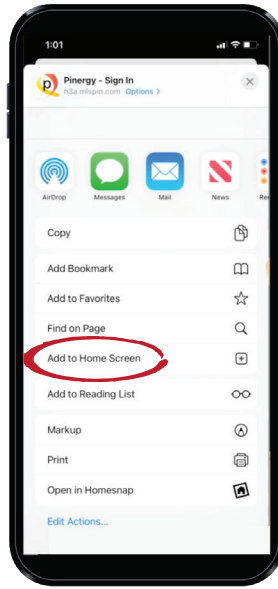

Adding **Pinery** to Your Phone's Home Screen

iPhone

iPhone users: go to login.mlspin.com in the Safari browser and tap the "share"  button at the bottom of the browser window.

Now tap **"Add to Home Screen."**

Name the shortcut, or accept the default name and tap **"Add"** to send the Pinery Mobile icon to your home screen.

Android Phones

Android users: go to login.mlspin.com in the Chrome browser and tap the "more"  dots at the top of the browser window.