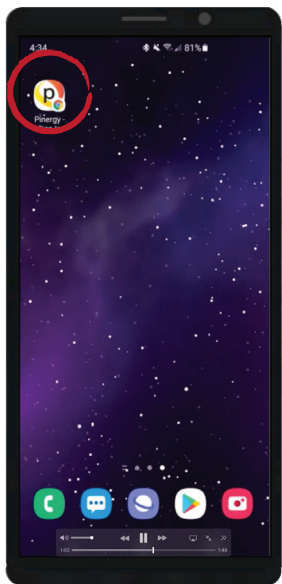

Adding **Pinery** to Your Phone's Home Screen

iPhone

iPhone users: go to login.mlspin.com in the Safari browser and tap the "share"  button at the bottom of the browser window.

Now tap **"Add to Home Screen."**

Name the shortcut, or accept the default name and tap **"Add"** to send the Pinery Mobile icon to your home screen.

Android Phones

Android users: go to login.mlspin.com in the Chrome browser and tap the "more"  dots at the top of the browser window.