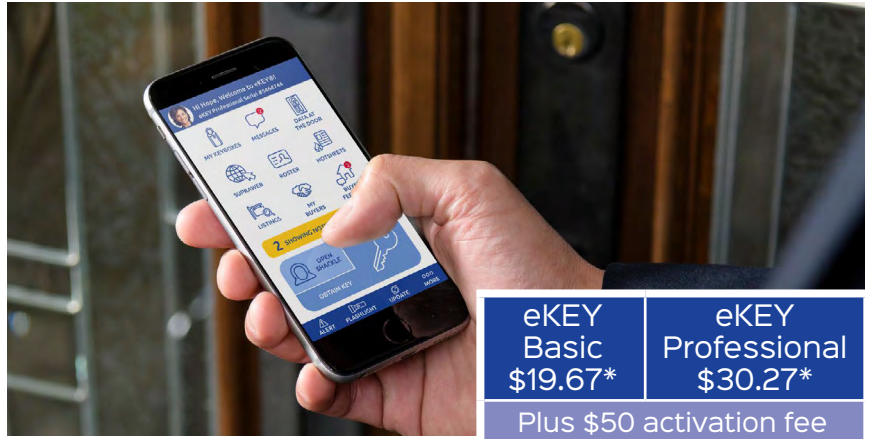

# Supra® eKEY® Comparison

**eKEY Basic** – Basic keybox functions on a smartphone you are already carrying

**eKEY Professional** – Adds MLS searches, maps, and Supra Home Tour to keybox functions

eKEY Basic \$19.67*	eKEY Professional \$30.27*
Plus \$50 activation fee	

Keybox Functions		
Open keybox, release shackle, and read keybox	×	×
Use phone's biometric feature or Apple Watch® to open keybox	×	×
Send alert notifications from within eKEY app or Apple Watch	×	×
Change key PIN using key device	×	×
Track keybox inventory and view keybox settings on key device	×	×
Customize keybox access hours, agent note, flyer, business card in keybox	×	×
Showing Activity		
View showing activity details on SupraWEB	×	×
Send showing notifications when keyboxes are opened	×	×
Send showing notification when key leaves GPS geo-fence	×	×
View showing details in eKEY app	×	×
Data at the Door Real-Time Property Notes		
View data at the door real-time property notes	×	×
Create data at the door real-time property notes using SupraWEB	×	×
Create data at the door real-time property notes in eKEY app		×
MLS Information and Searches		
View MLS listing information offline within eKEY app		×
View agent roster information within eKEY app		×
Create and save buyer profiles in eKEY app		×
View Hotsheets with new listings and changes to the MLS in last 3 days		×
View map and directions to listings at the tap of a button		×
Supra Home Tour for Buyer's Agents		
Create and view list of buyers		×
Invite home buyers to use Supra Home Tour app for rating homes		×
Recommend listings for buyers to view and rate in Supra Home Tour app		×
View and compare buyer home ratings		×
View buyer feedback on properties and compare by buyer or listing		×